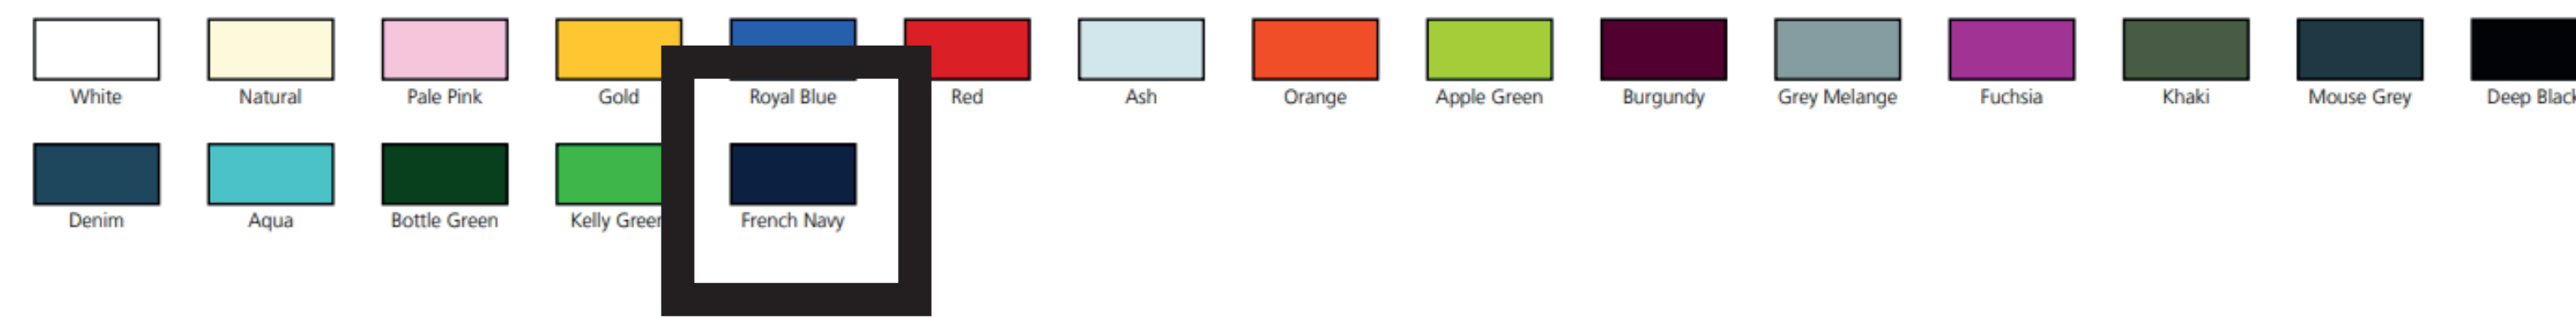

# T-Shirt A

Two colour print (p45-7, p3-6)

Colour references come from Pantone+ CMYK Uncoated book via Adobe illustrator 2023

Tshirt colour: Dark blue

Use this image for placement and proportions